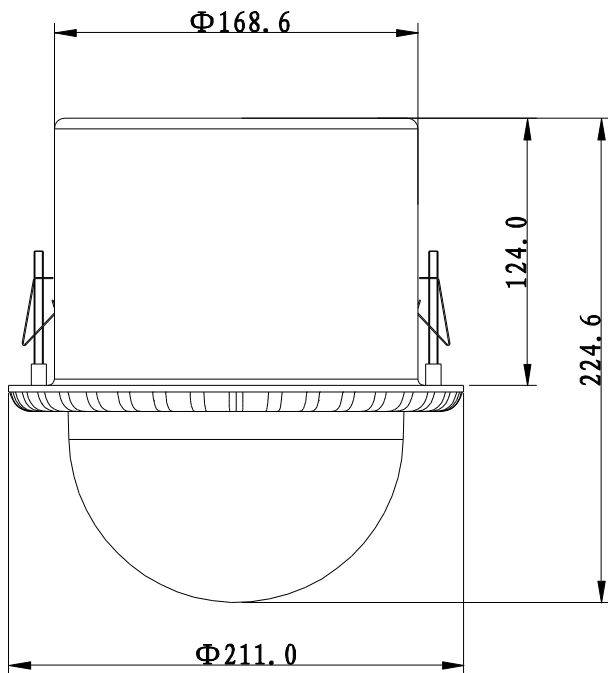

## DH-SD6582C-HS

Alarm	7/2 channel In/Out
<b>General</b>	
Power Supply	AC 24V/3A (±10%) (Outdoor) AC 24V/2.2A (±10%) (Indoor in-ceiling)
Power Consumption	12W, 40W(Heater on) (Outdoor) 15W, 40W(Heater on) (Indoor in-ceiling)
Working Environment	-40°C ~ 60°C / Less than 90% RH
Ingress Protection	IP67 (Outdoor)
Vandal Resistance	IK10 (optional)
Dimensions	Φ222(mm) x 322(mm) (Outdoor) Φ211(mm) x 224.6(mm) (Indoor in-ceiling)
Weight	5.0kg

## Dimensions (mm)

**DH-SD6582C-HS (Outdoor)**

**DH-SD65C82C-HS (Indoor in-ceiling)**